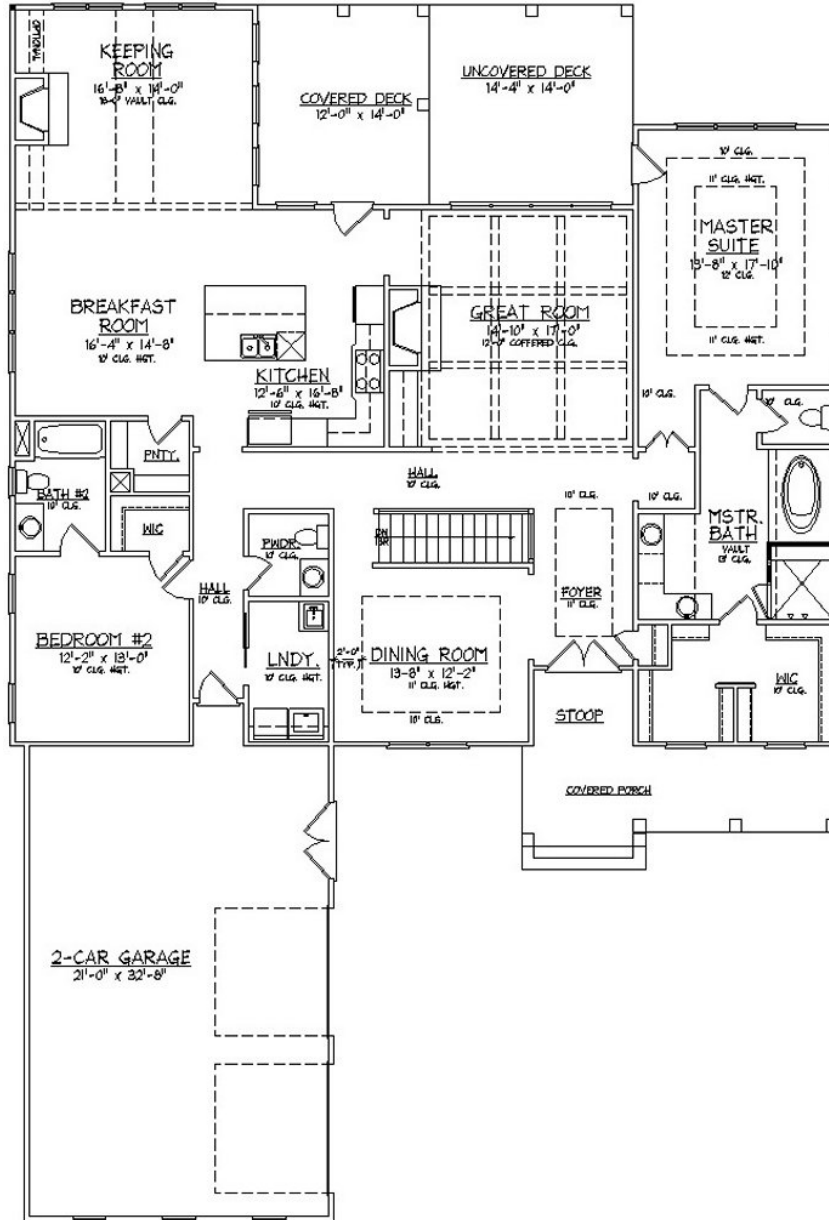

Augusta "A" Cottage

Square Footage:

Terrace:	1,308
Main:	2,478
Total:	3,786
Garage:	720

Specifications:

Bedrooms:	4
Bathrooms:	4 Full 1 Half

Master Bedroom (10'-12' Trey Ceiling)
Great Room (13' Coffered Ceiling)
Breakfast Room
Keeping Room (10-18' Vault Ceiling)
Dining Room (10'-11' Trey Ceiling)
Laundry Room
Kitchen
Covered Porch
Oversized 2-Car Garage
Pantry

Augusta "A" Cottage Main Level

Augusta "A" Cottage Terrace Level